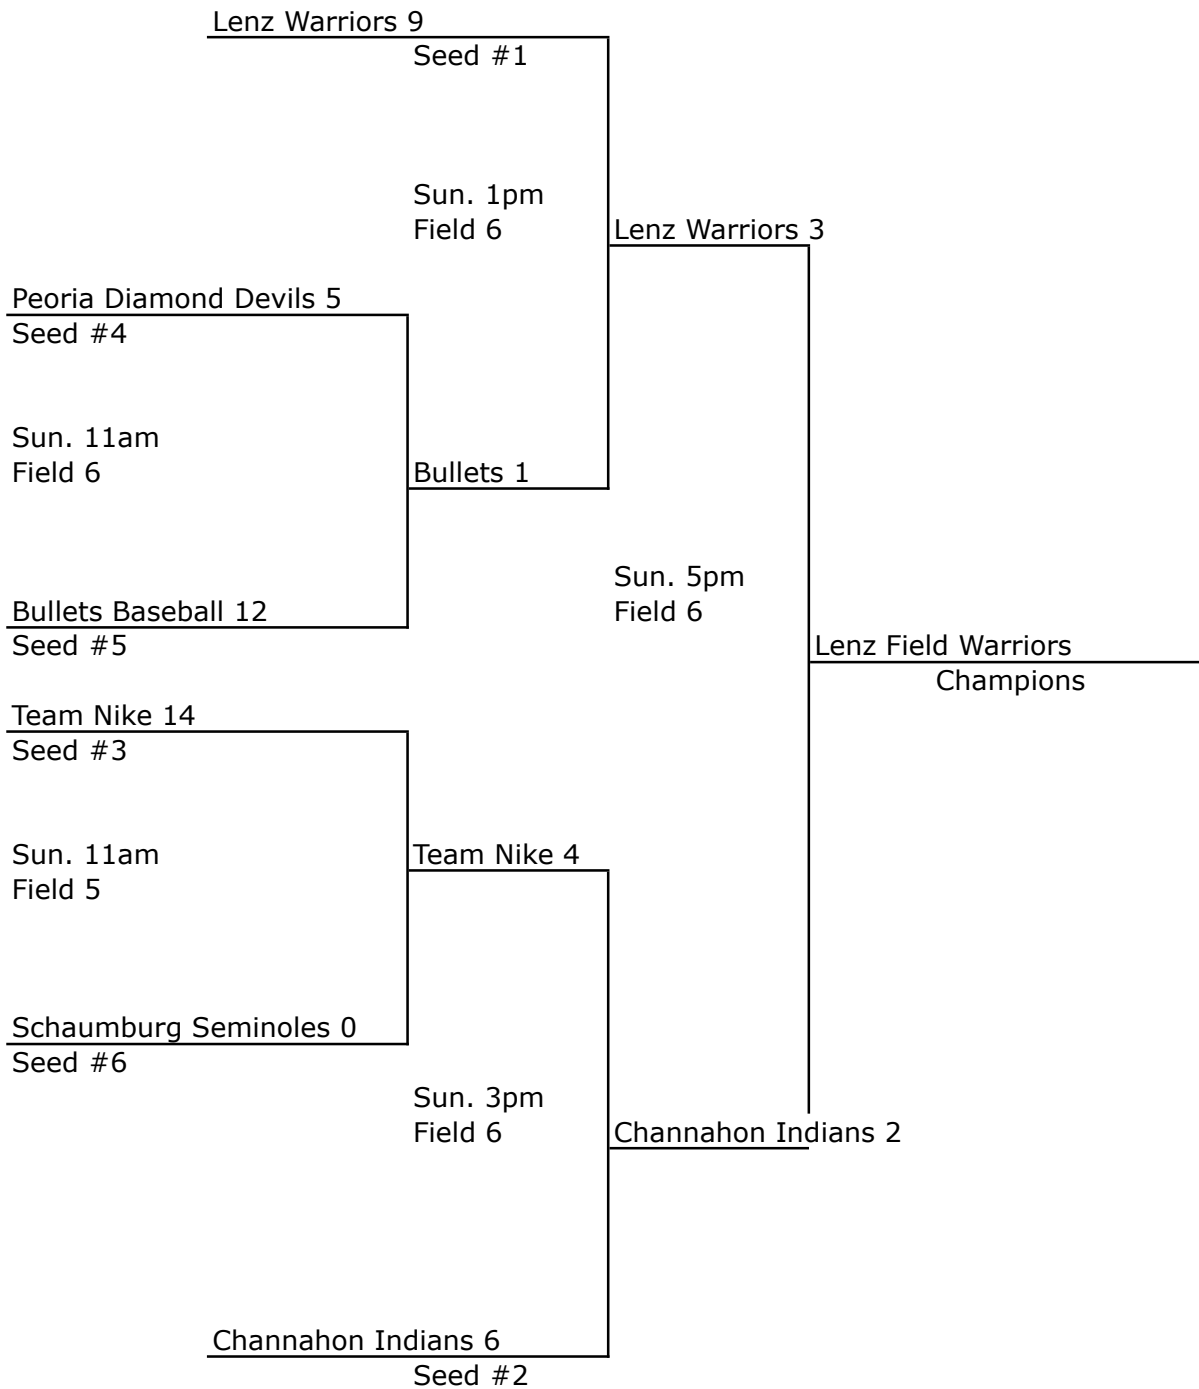

17/18u

8u Machine Pitch

14u AA

16u

14u AAA/Major

Note: Because there were 4 teams with a 1-1 record, head-to-head is disregarded and runs allowed is the deciding tie breaker