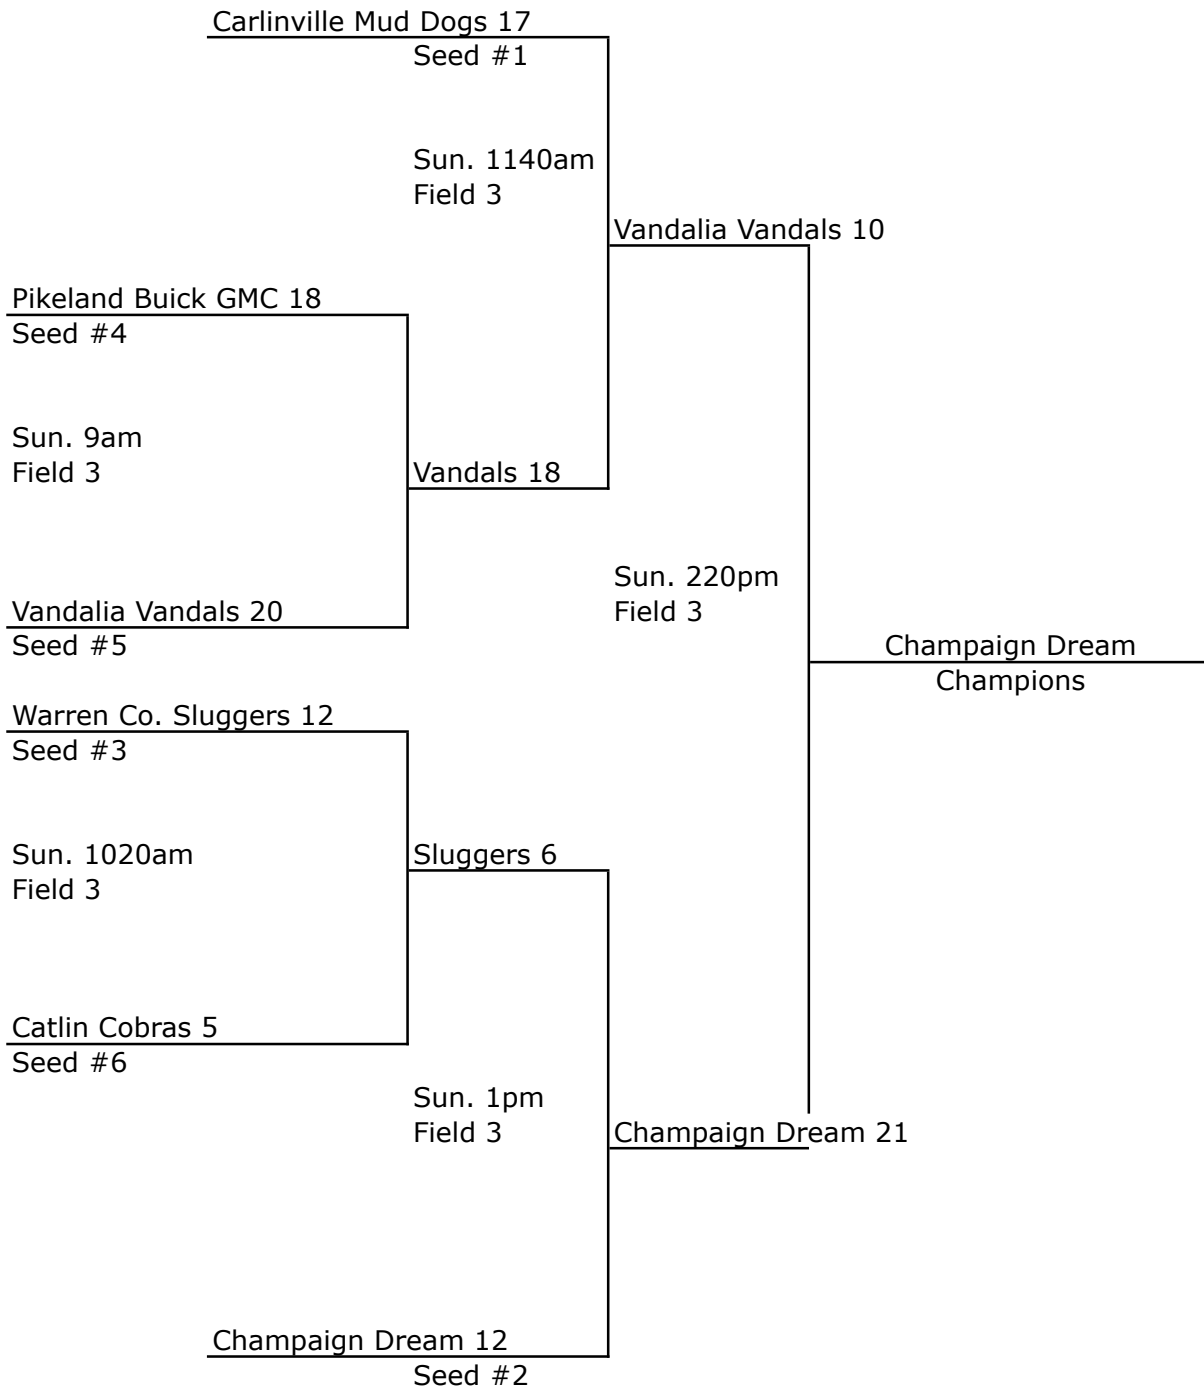

17/18u

8u Machine Pitch

14u AA

16u

14u AAA/Major

Note: Because there were 4 teams with a 1-1 record, head-to-head is disregarded and runs allowed is the deciding tie breaker