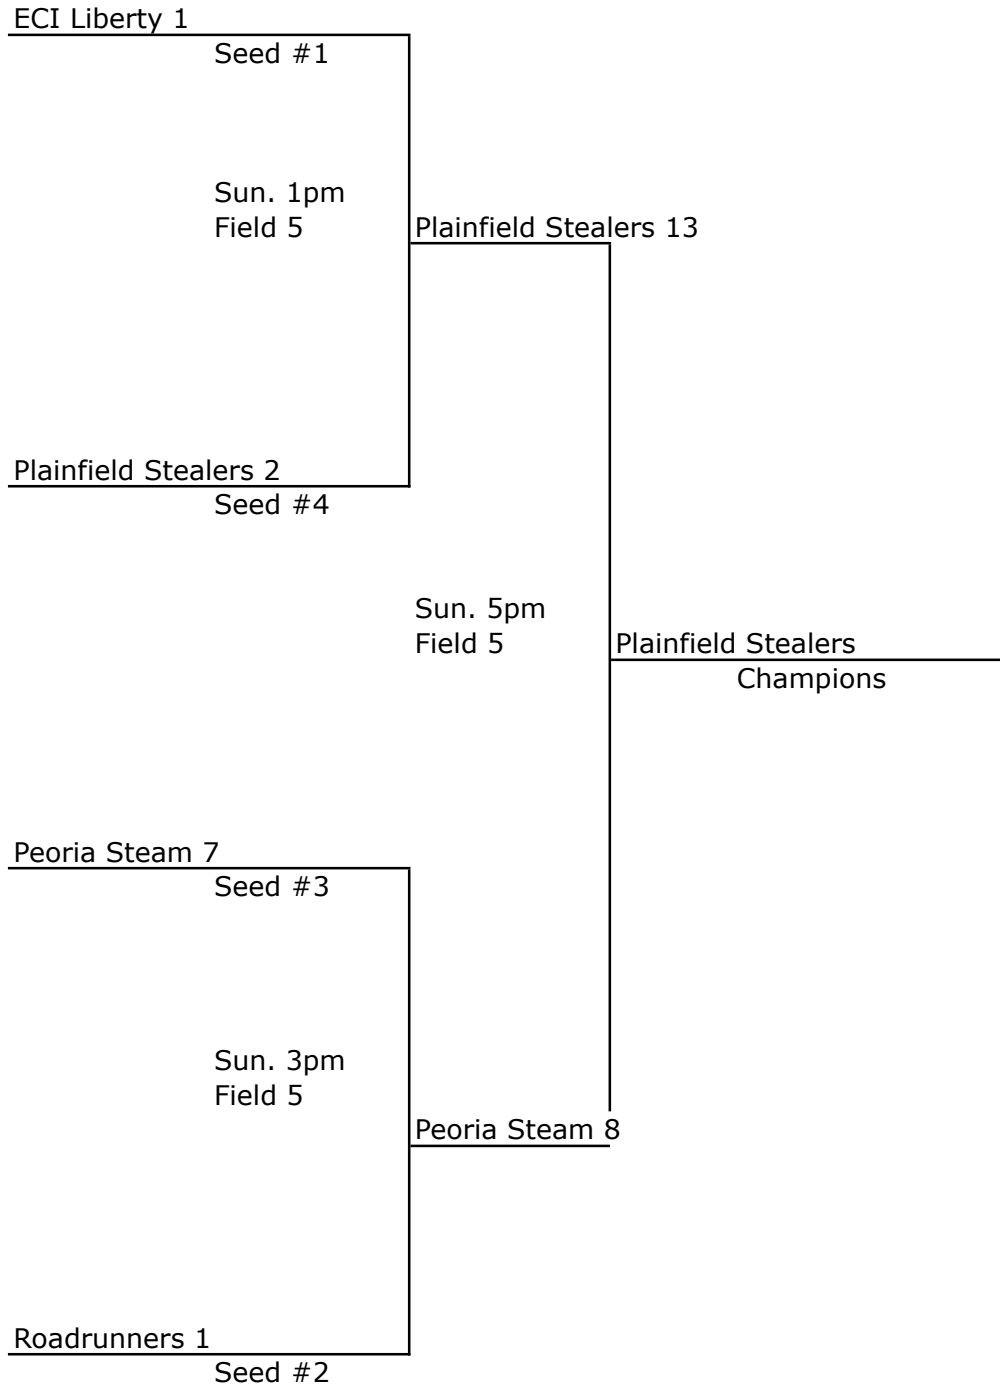

17/18u

8u Machine Pitch

14u AA

16u

14u AAA/Major

Note: Because there were 4 teams with a 1-1 record, head-to-head is disregarded and runs allowed is the deciding tie breaker