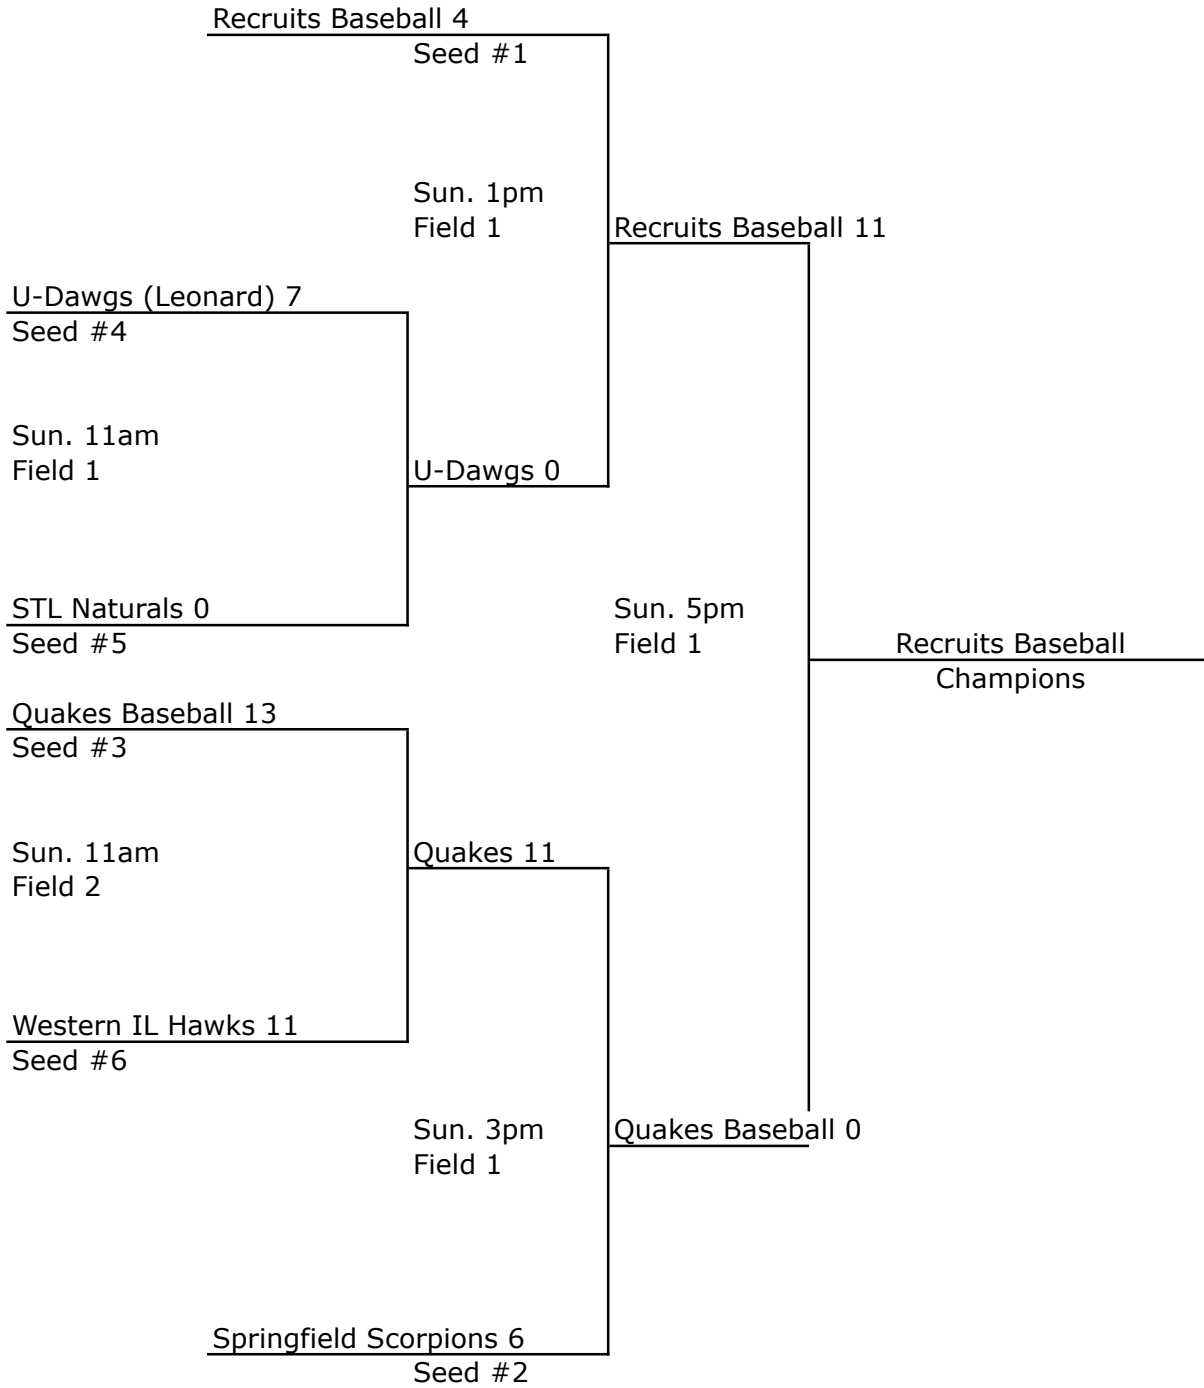

17/18u

8u Machine Pitch

14u AA

16u

14u AAA/Major

Note: Because there were 4 teams with a 1-1 record, head-to-head is disregarded and runs allowed is the deciding tie breaker