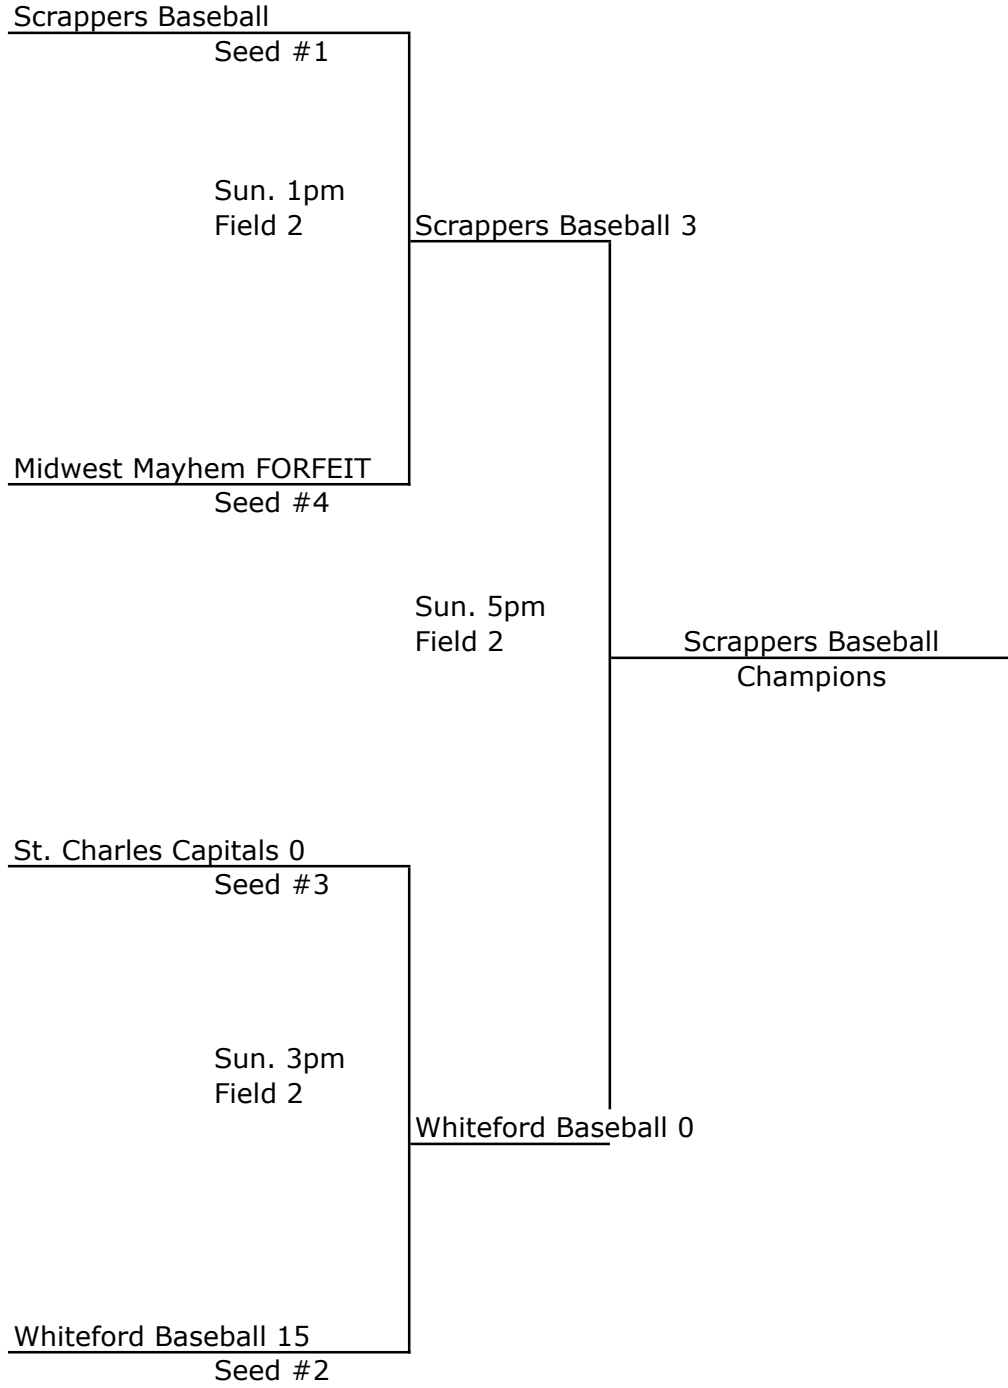

17/18u

8u Machine Pitch

14u AA

16u

14u AAA/Major

Note: Because there were 4 teams with a 1-1 record, head-to-head is disregarded and runs allowed is the deciding tie breaker