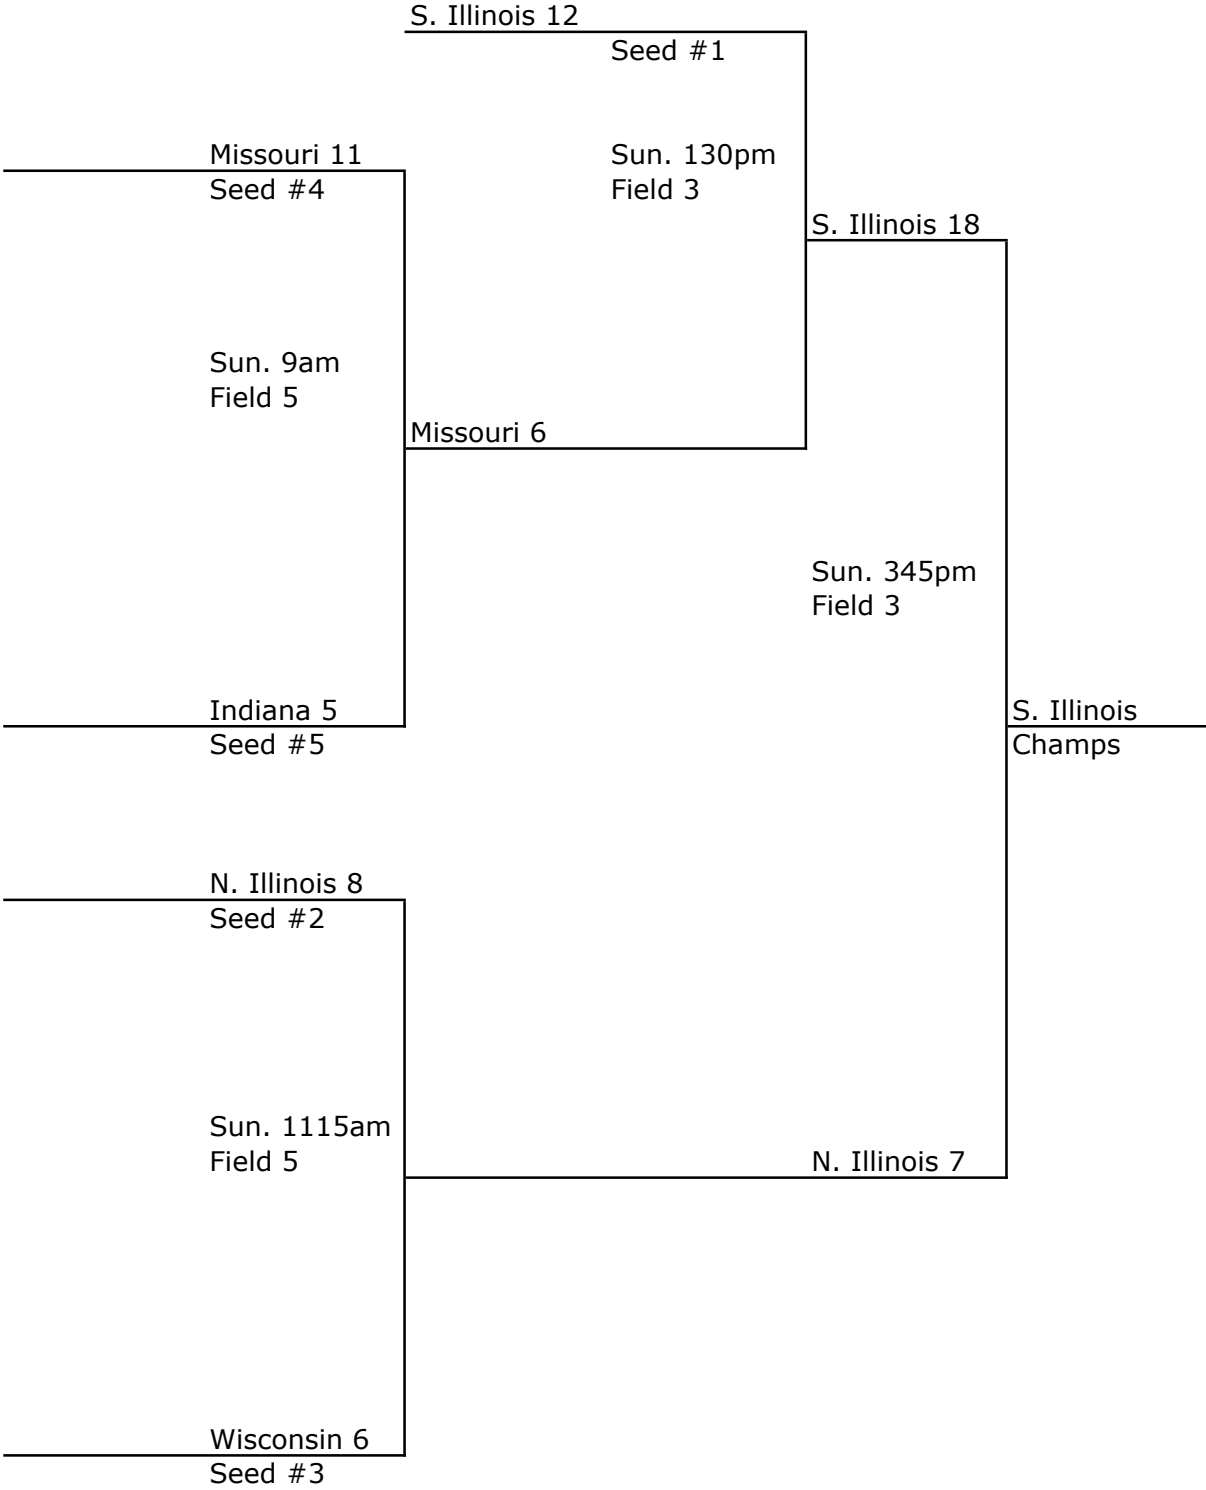

9u Boys

10u Boys

12u Boys

11u Boys

Note: Head-to-Head is disregarded in the event of teams having same record, because ALL of those teams did not play each other. Therefore, the tie breaker is runs allowed