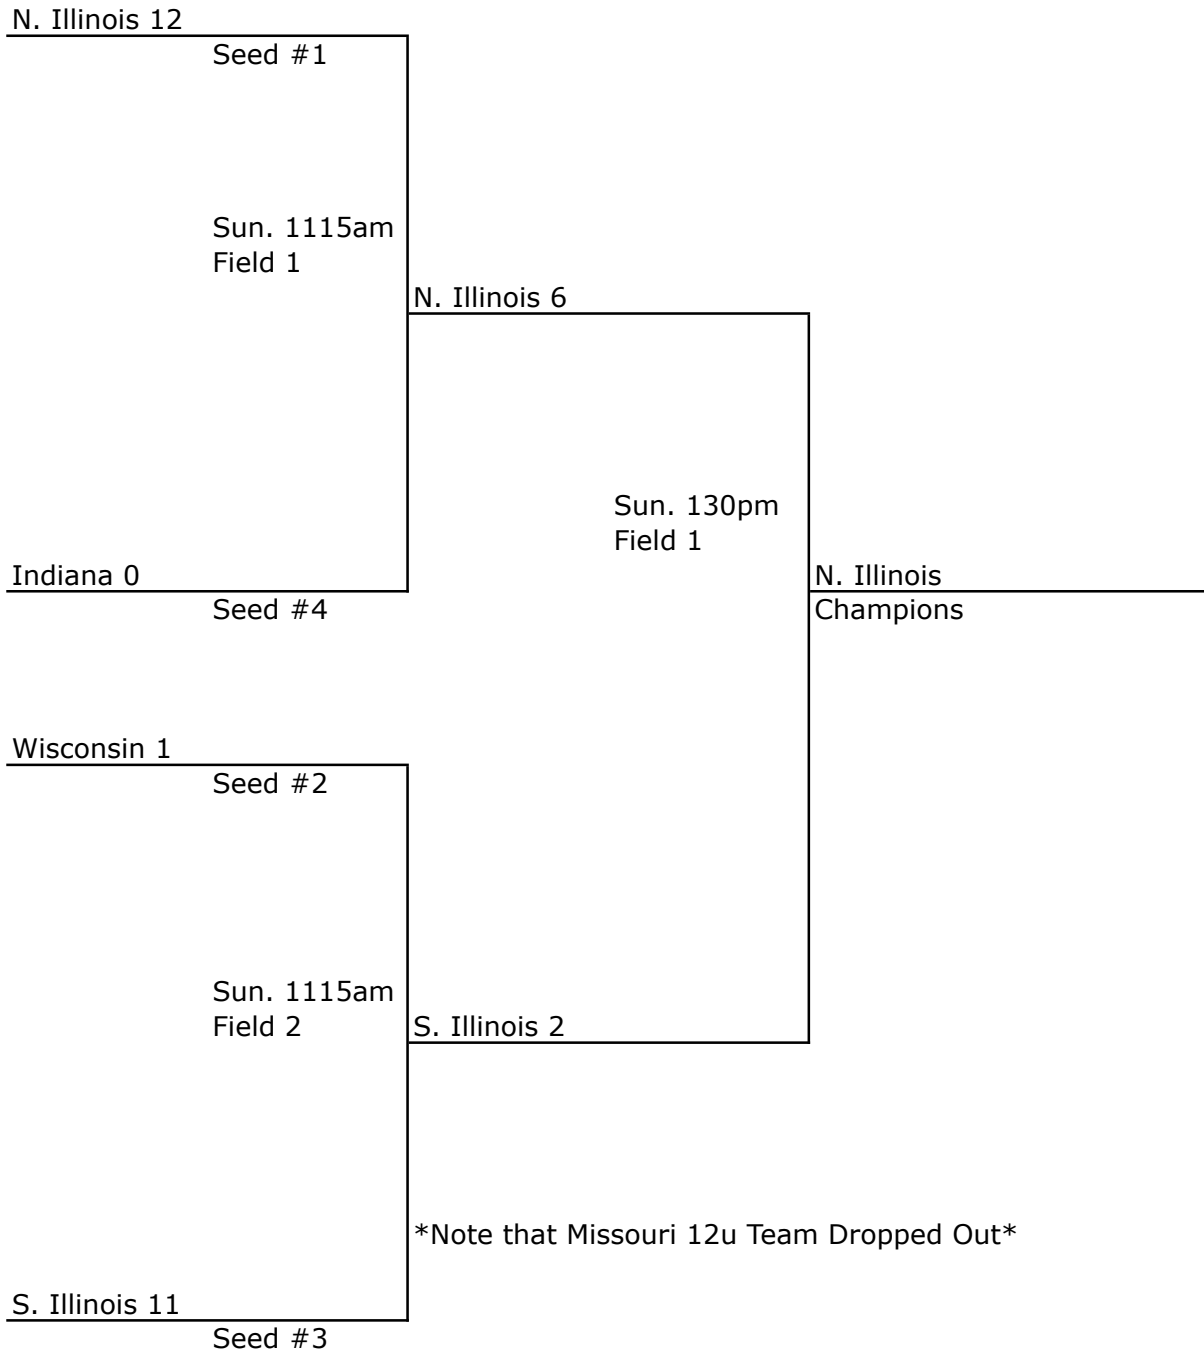

9u Boys

10u Boys

12u Boys

11u Boys

Note: Head-to-Head is disregarded in the event of teams having same record, because ALL of those teams did not play each other. Therefore, the tie breaker is runs allowed