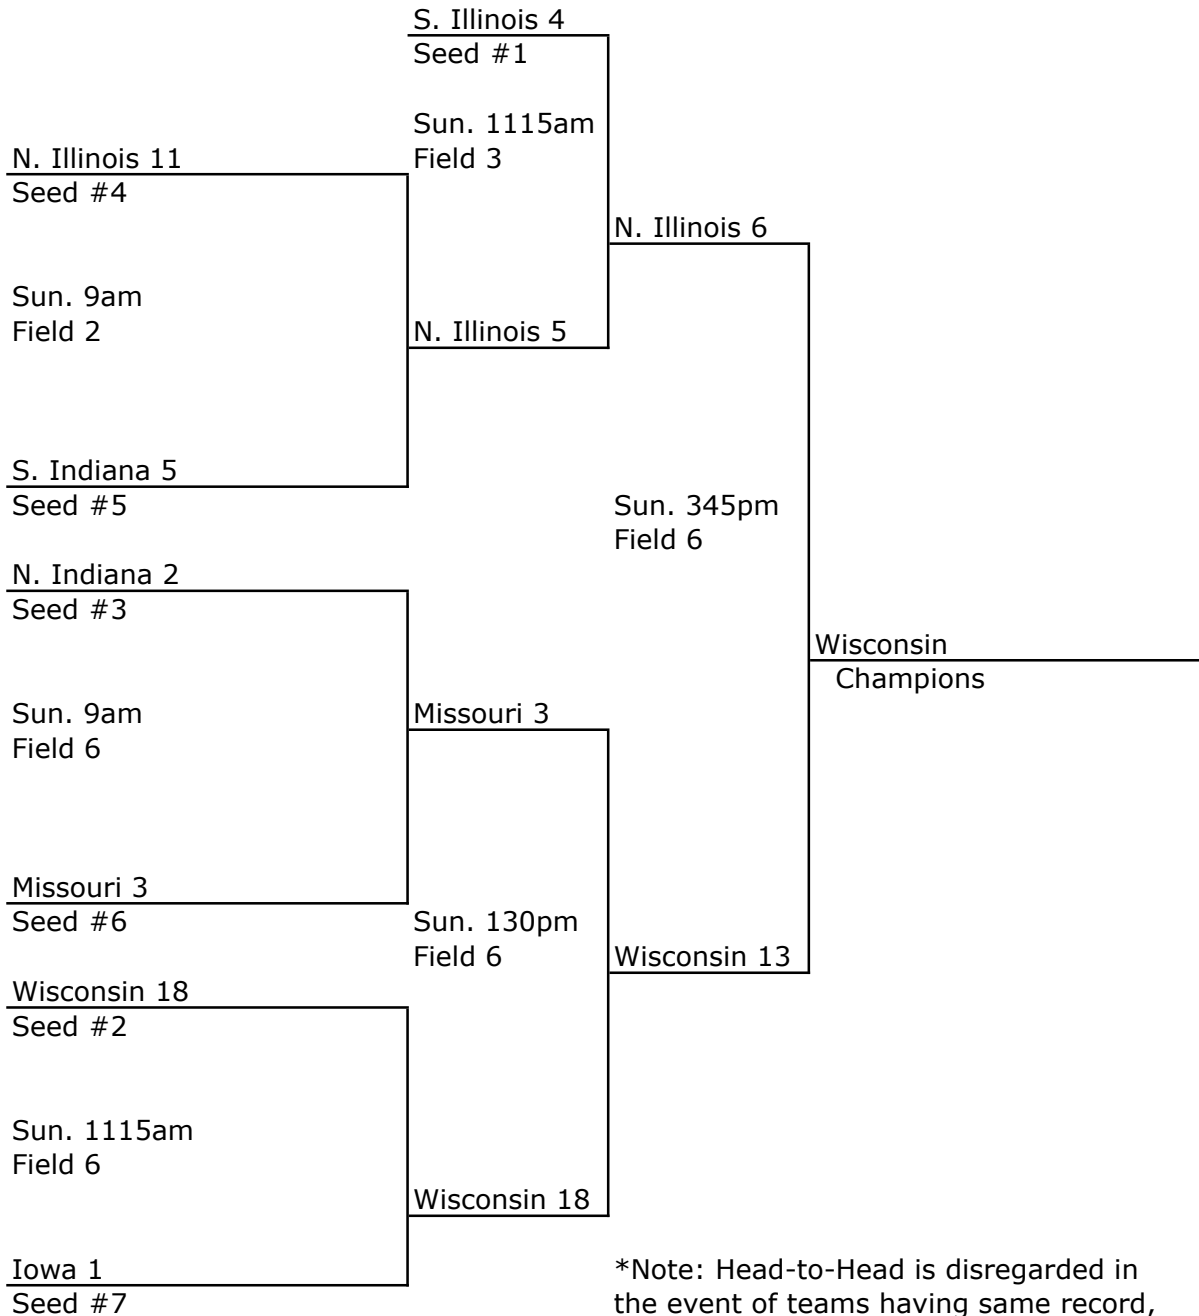

9u Boys

10u Boys

12u Boys

11u Boys

Note: Head-to-Head is disregarded in the event of teams having same record, because ALL of those teams did not play each other. Therefore, the tie breaker is runs allowed